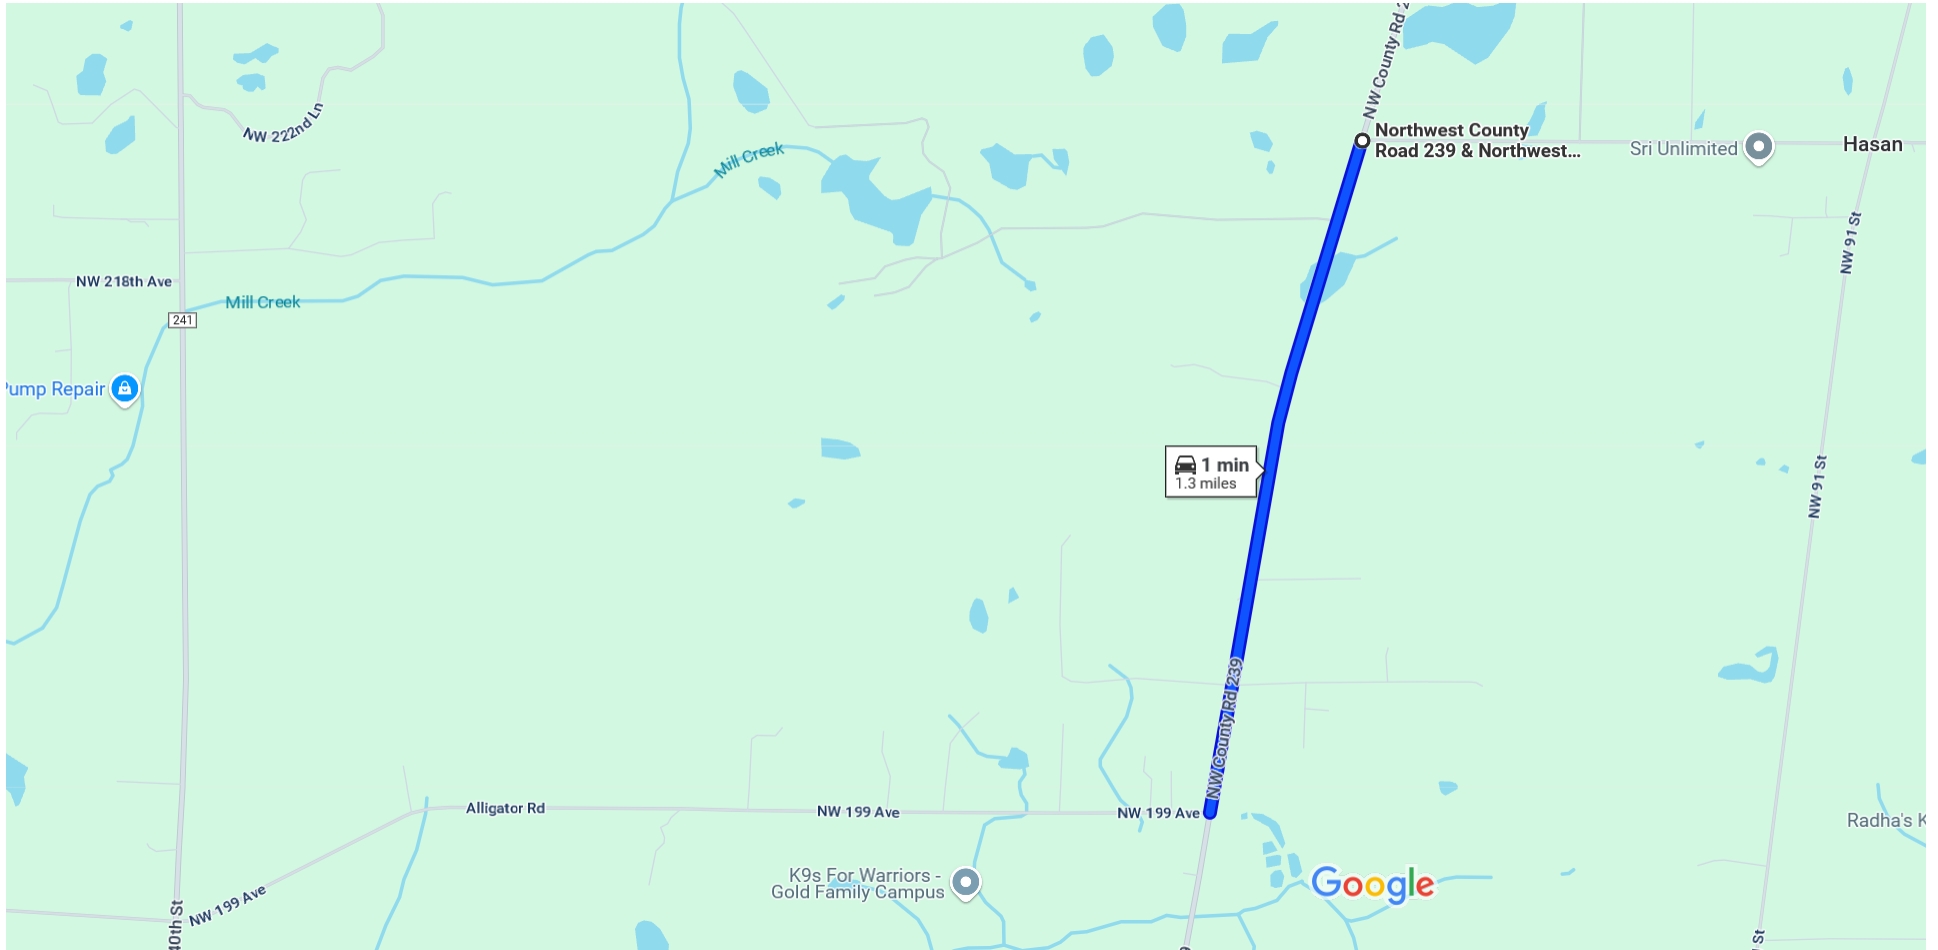

NW County Rd 239 & NW 222nd Ave, Florida 32615 to NW County Rd 239 & NW 199 Ave, Florida 32615 Drive 1.3 miles, 1 min

Map data ©2025 1000 ft

via NW County Rd 239

1 min

Fastest route, the usual traffic

1.3 miles

Explore NW County Rd 239 & NW 199 Ave